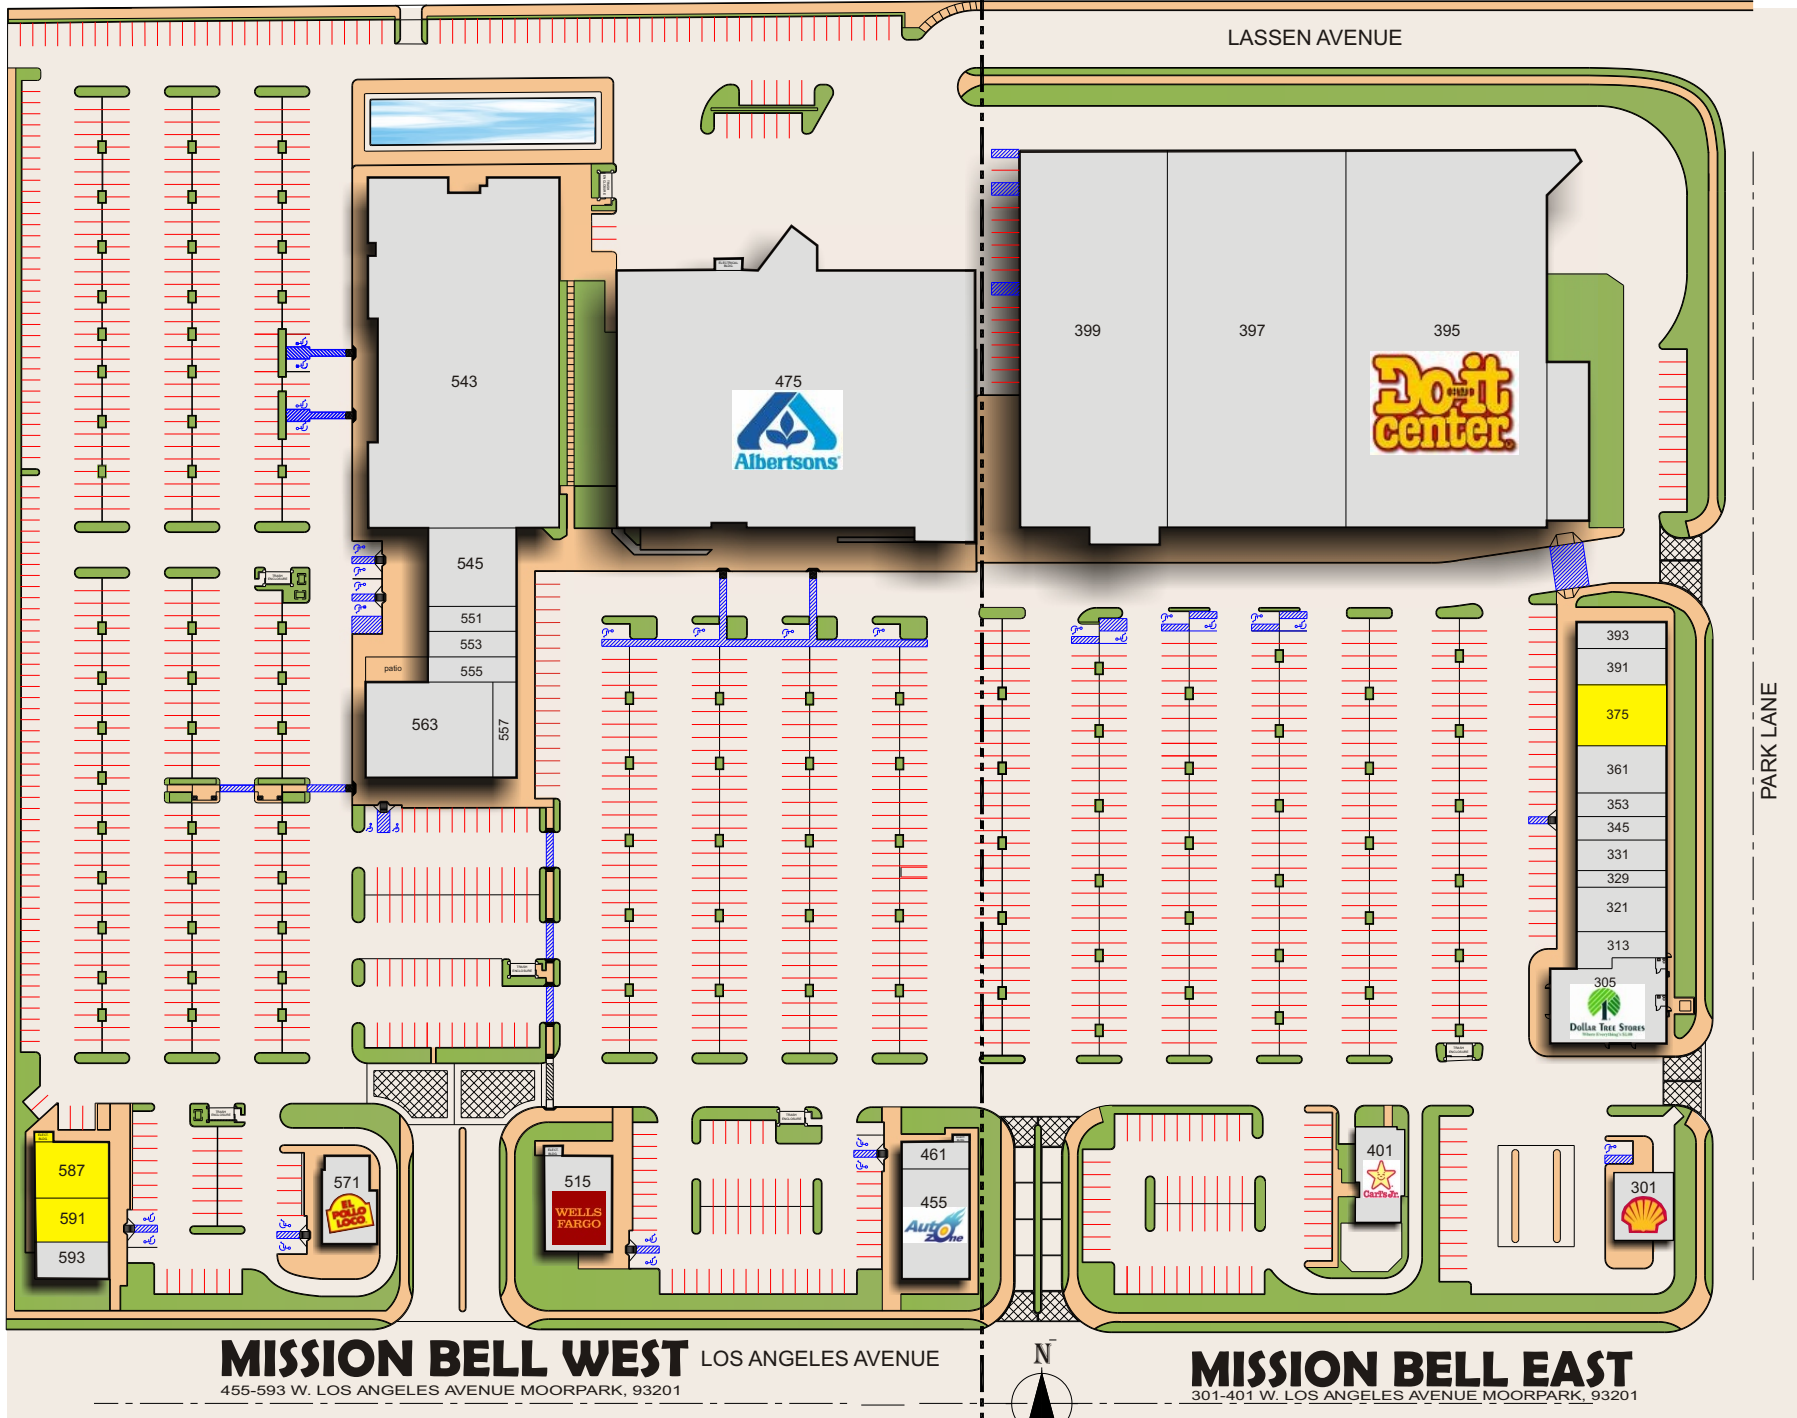

LASSEN AVENUE

MISSION BELL WEST LOS ANGELES AVENUE
 455-593 W. LOS ANGELES AVENUE MOORPARK, 93201

MISSION BELL EAST
 301-401 W. LOS ANGELES AVENUE MOORPARK, 93201

PARK LANE